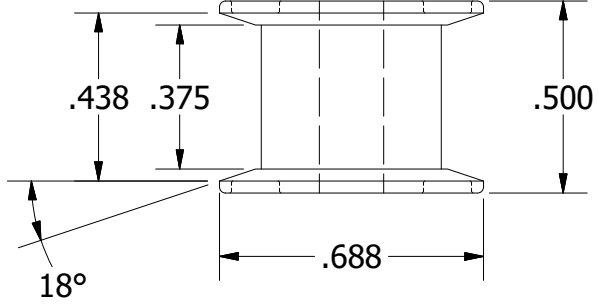

The Automata Lemon Bot Alliance (ALBA)			
TITLE			
Drive Pulley			
SIZE		DWG NO	REV
A		VEX Belt Drive Kit	1
SCALE	2:1		SHEET 1 OF 4

The Automata Lemon Bot Alliance (ALBA)			
TITLE			
Idler Pulley			
SIZE		DWG NO	REV
A		VEX Belt Drive Kit	1
SCALE	2:1	SHEET 2 OF 4	

The Automata Lemon Bot Alliance (ALBA)			
TITLE			
Belt Clamps			
SIZE		DWG NO	REV
A		VEX Belt Drive Kit	1
SCALE	2:1		SHEET 3 OF 4

2

1

B

B

A

A

2

SCALE

1:1

SHEET 4 OF 4