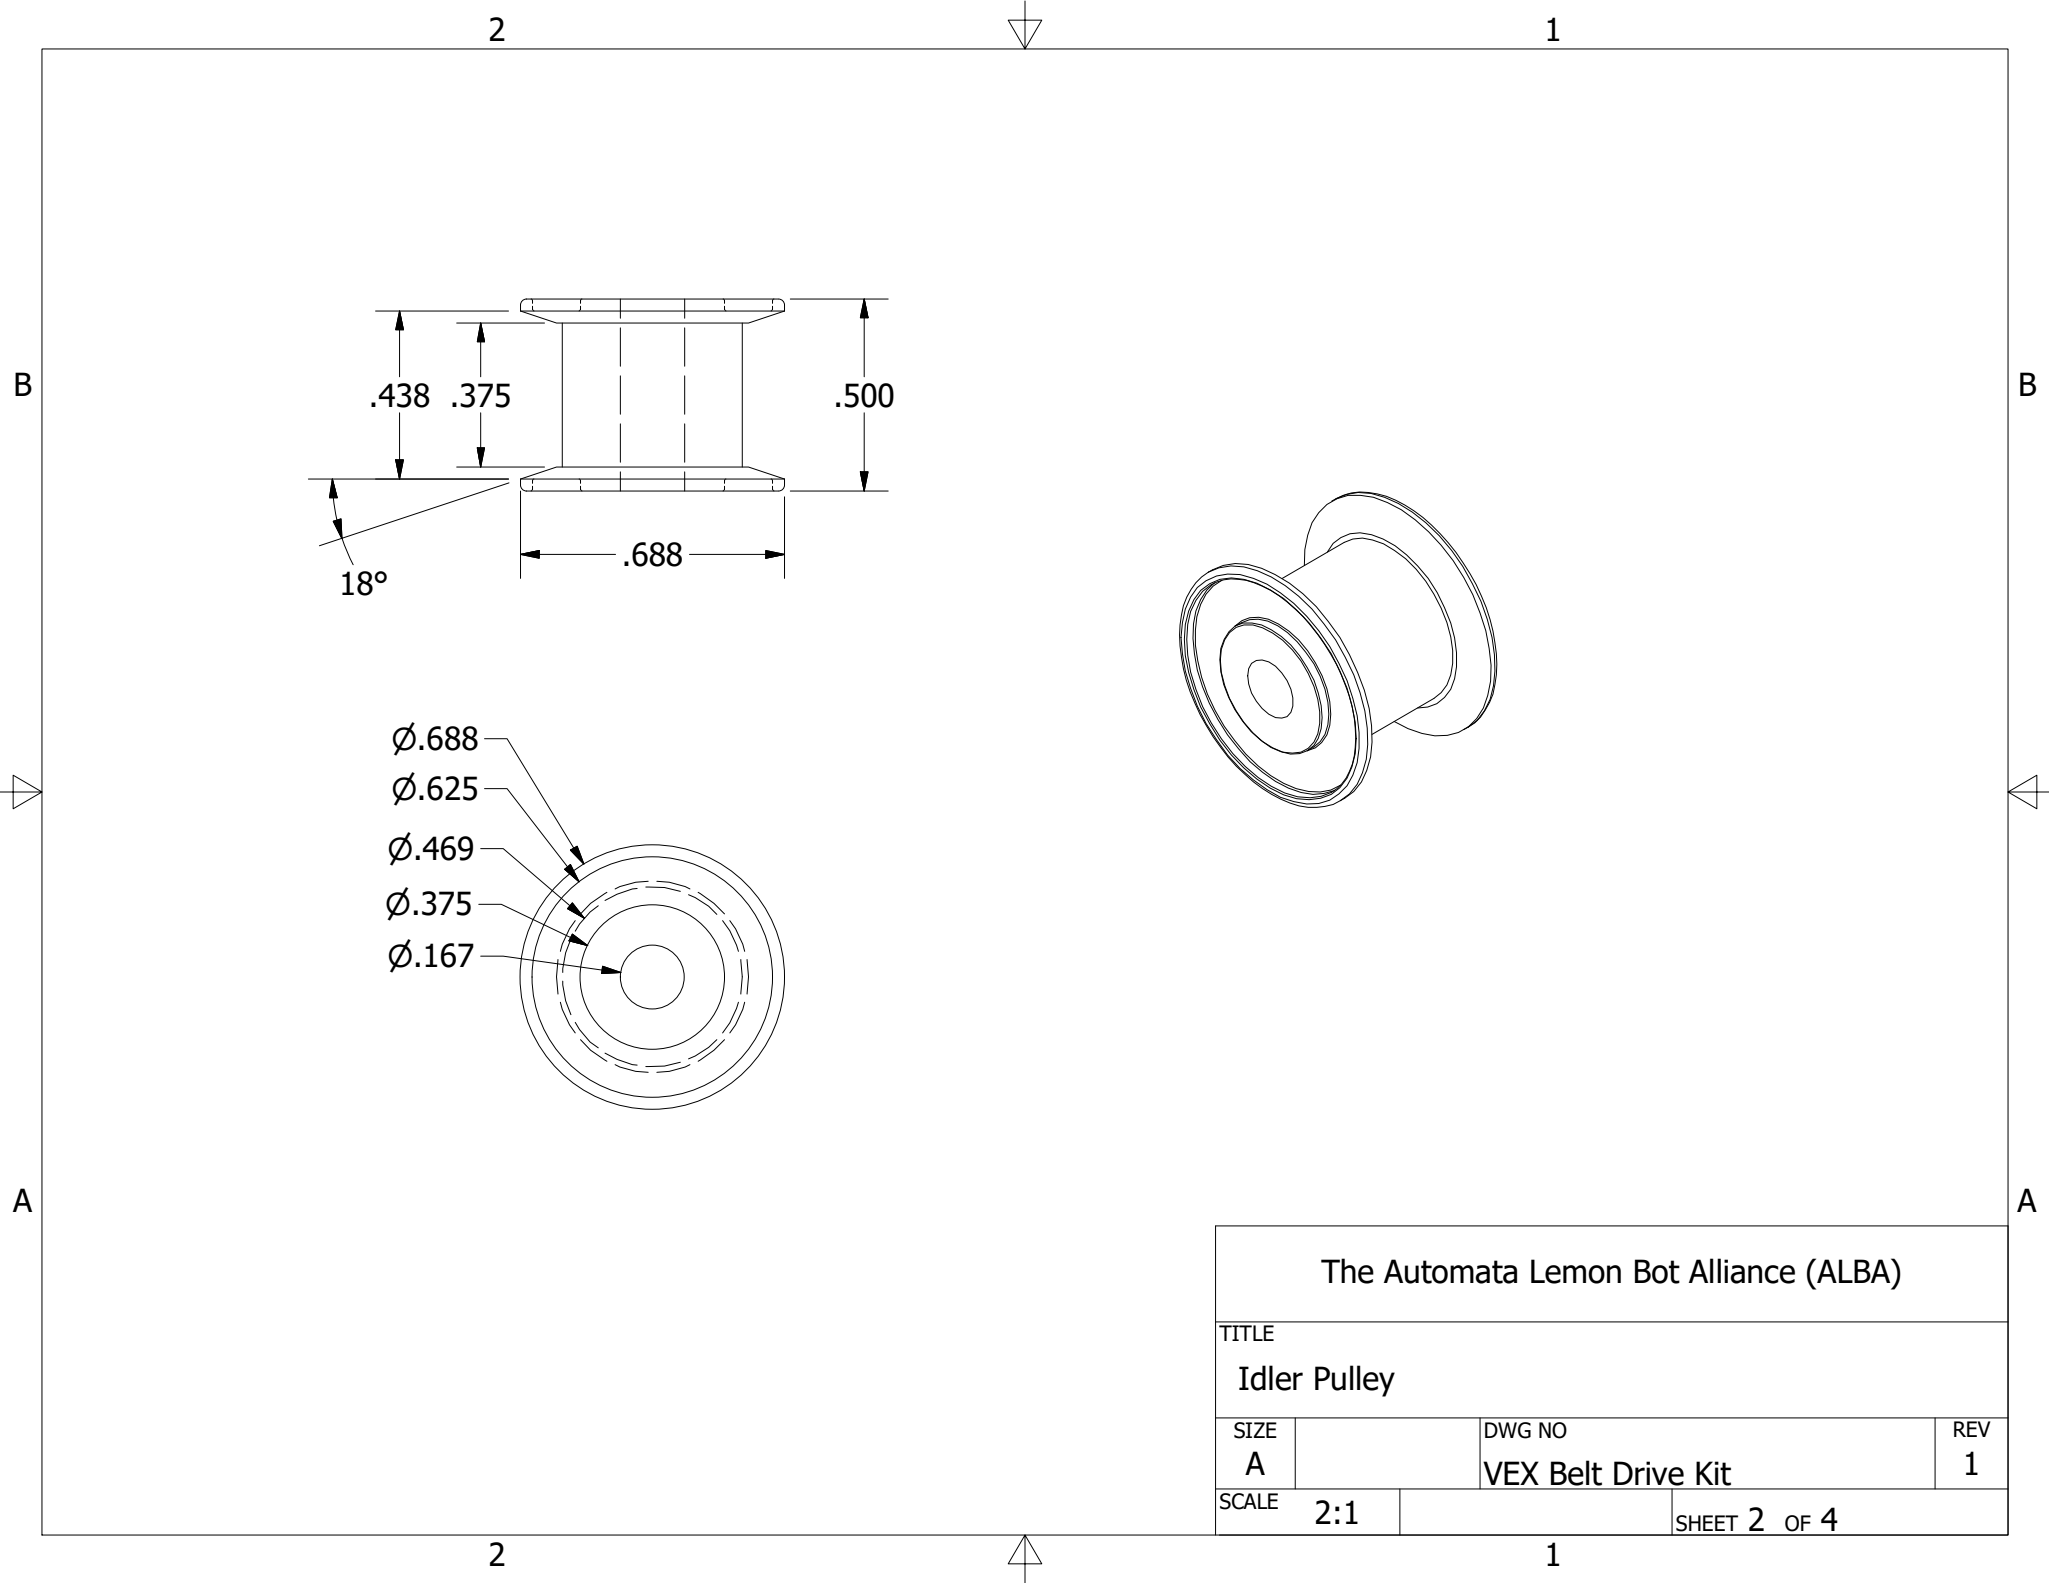

The Automata Lemon Bot Alliance (ALBA)			
TITLE			
Drive Pulley			
SIZE		DWG NO	REV
A		VEX Belt Drive Kit	1
SCALE	2:1		SHEET 1 OF 4

The Automata Lemon Bot Alliance (ALBA)			
TITLE			
Idler Pulley			
SIZE		DWG NO	REV
A		VEX Belt Drive Kit	1
SCALE	2:1	SHEET 2 OF 4	

The Automata Lemon Bot Alliance (ALBA)			
TITLE			
Belt Clamps			
SIZE		DWG NO	REV
A		VEX Belt Drive Kit	1
SCALE	2:1		SHEET 3 OF 4

2

1

B

B

A

A

2

1

The Automata Lemon Bot Alliance (ALBA)

TITLE

Belt Drive Bracket

SIZE
A

DWG NO

VEX Belt Drive Kit

REV
1

SCALE

1:1

SHEET 4 OF 4