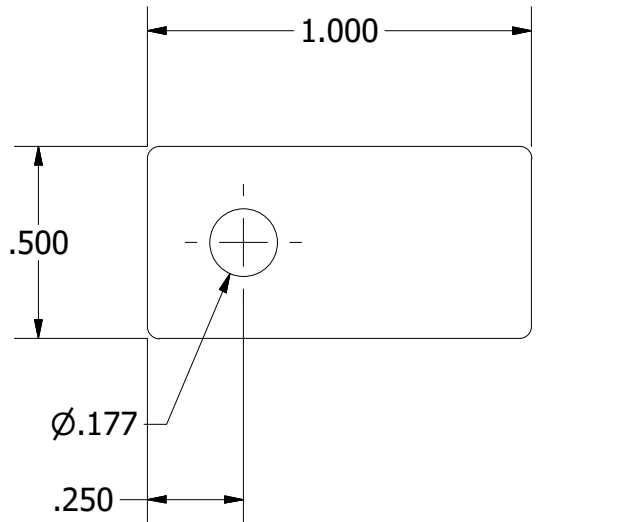

The Automata Lemon Bot Alliance (ALBA)			
TITLE			
Drive Pulley			
SIZE		DWG NO	REV
A		VEX Belt Drive Kit	1
SCALE	2:1		SHEET 1 OF 4

The Automata Lemon Bot Alliance (ALBA)			
TITLE			
Idler Pulley			
SIZE		DWG NO	REV
A		VEX Belt Drive Kit	1
SCALE	2:1	SHEET 2 OF 4	

The Automata Lemon Bot Alliance (ALBA)			
TITLE			
Belt Clamps			
SIZE		DWG NO	REV
A		VEX Belt Drive Kit	1
SCALE	2:1		SHEET 3 OF 4

2

1

B

B

A

A

2

SCALE

1:1

SHEET 4 OF 4