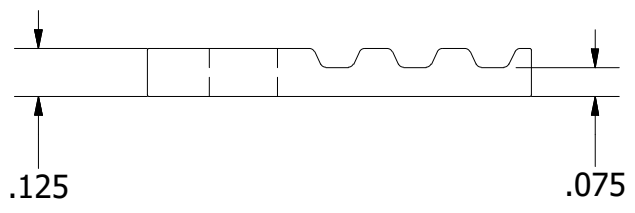

The Automata Lemon Bot Alliance (ALBA)			
TITLE			
Drive Pulley			
SIZE		DWG NO	REV
A		VEX Belt Drive Kit	1
SCALE	2:1		SHEET 1 OF 4

The Automata Lemon Bot Alliance (ALBA)			
TITLE			
Idler Pulley			
SIZE		DWG NO	REV
A		VEX Belt Drive Kit	1
SCALE	2:1	SHEET 2 OF 4	

The Automata Lemon Bot Alliance (ALBA)			
TITLE			
Belt Clamps			
SIZE		DWG NO	REV
A		VEX Belt Drive Kit	1
SCALE	2:1		SHEET 3 OF 4

2

1

B

B

A

A

2