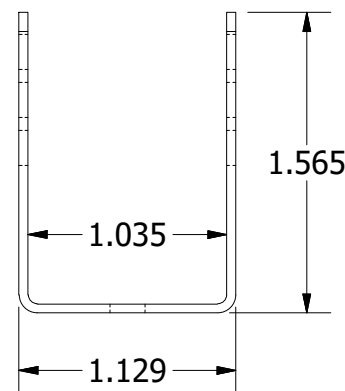

The Automata Lemon Bot Alliance (ALBA)			
TITLE			
Belt Clamps			
SIZE		DWG NO	REV
A		VEX Belt Drive Kit	1
SCALE	2:1		SHEET 3 OF 4

2

1

B

B

A

A

2

SCALE

1:1

SHEET 4 OF 4