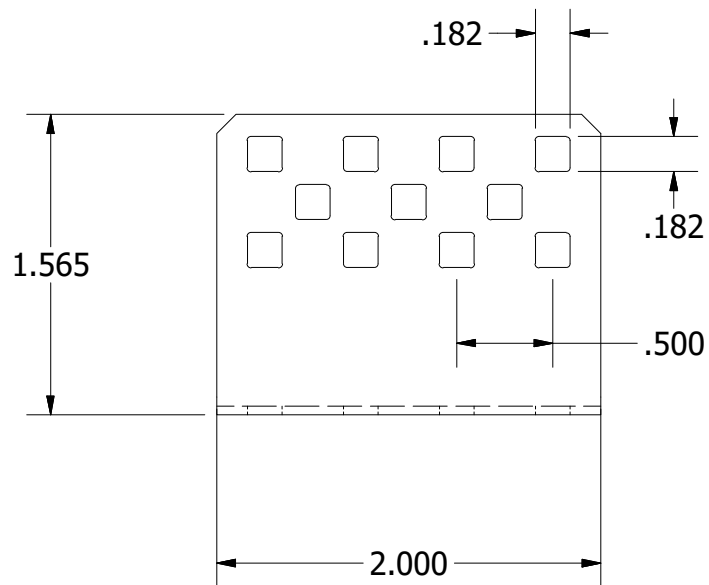

The Automata Lemon Bot Alliance (ALBA)			
TITLE			
Belt Clamps			
SIZE		DWG NO	REV
A		VEX Belt Drive Kit	1
SCALE	2:1		SHEET 3 OF 4

2

1

B

B

A

A

2

SCALE

1:1

SHEET 4 OF 4