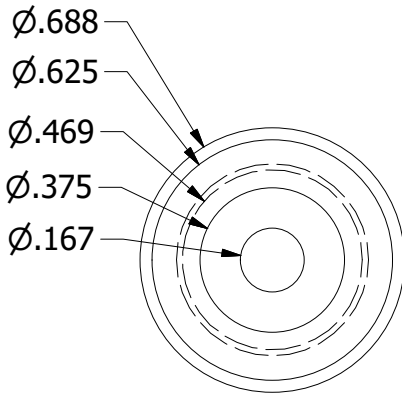

The Automata Lemon Bot Alliance (ALBA)			
TITLE			
Drive Pulley			
SIZE		DWG NO	REV
A		VEX Belt Drive Kit	1
SCALE	2:1		SHEET 1 OF 4

The Automata Lemon Bot Alliance (ALBA)			
TITLE			
Idler Pulley			
SIZE		DWG NO	REV
A		VEX Belt Drive Kit	1
SCALE	2:1	SHEET 2 OF 4	

The Automata Lemon Bot Alliance (ALBA)			
TITLE			
Belt Clamps			
SIZE		DWG NO	REV
A		VEX Belt Drive Kit	1
SCALE	2:1		SHEET 3 OF 4

2

1

B

B

A

A

2

1

The Automata Lemon Bot Alliance (ALBA)

TITLE

Belt Drive Bracket

SIZE
A

DWG NO

VEX Belt Drive Kit

REV
1

SCALE

1:1

SHEET 4 OF 4