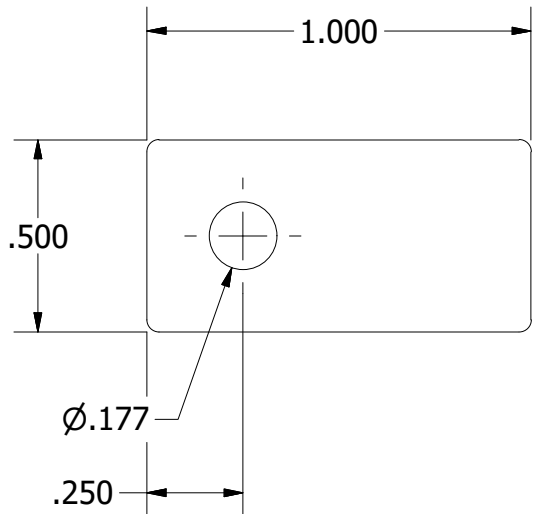

The Automata Lemon Bot Alliance (ALBA)			
TITLE			
Drive Pulley			
SIZE		DWG NO	REV
A		VEX Belt Drive Kit	1
SCALE	2:1		SHEET 1 OF 4

The Automata Lemon Bot Alliance (ALBA)			
TITLE			
Idler Pulley			
SIZE		DWG NO	REV
A		VEX Belt Drive Kit	1
SCALE	2:1	SHEET 2 OF 4	

The Automata Lemon Bot Alliance (ALBA)			
TITLE			
Belt Clamps			
SIZE		DWG NO	REV
A		VEX Belt Drive Kit	1
SCALE	2:1		SHEET 3 OF 4

2

1

B

B

A

A

2

SCALE

1:1

SHEET 4 OF 4